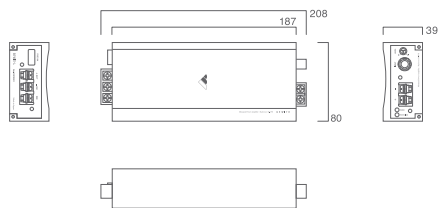

SIZE / Speaker

SIZE / Processor

Mirror Station AZ-1

Mirror Station AZ-2

BEWITHSTATE

SIZE / Head Unit

Mirror Media MM-1

Accurate A-110S

Accurate A-100A

Reference R-107S

Reference R-70A

SIZE / Grille · Enclosure · Power Supply

G-50

G-130

G-180

PS-30A