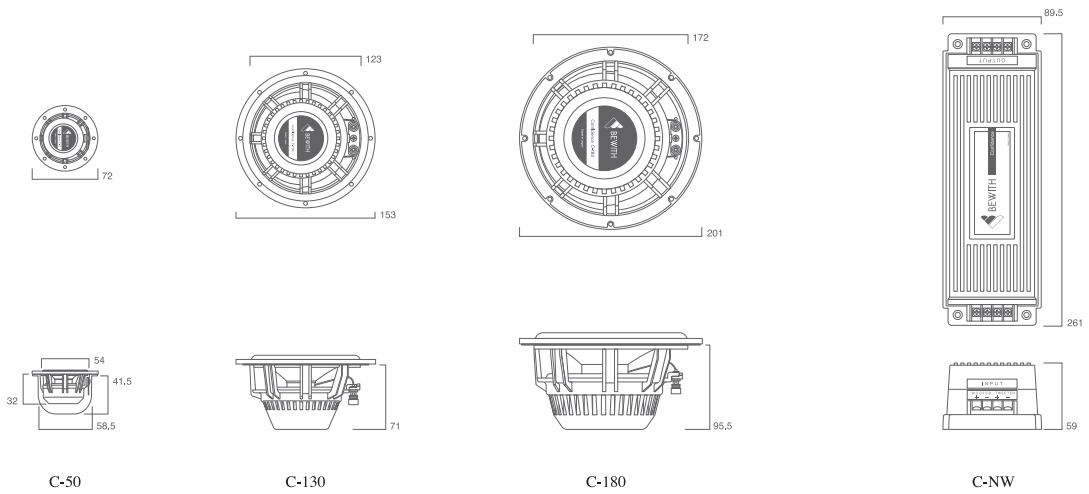

SIZE / Speaker

SIZE / Processor

Mirror Station AZ-1

Mirror Station AZ-2

BEWITHSTATE

SIZE / Head Unit

Mirror Media MM-1

Accurate A-110S

Accurate A-100A

Reference R-107S

Reference R-70A

SIZE / Grille · Enclosure · Power Supply

G-50

G-130

G-180

PS-30A