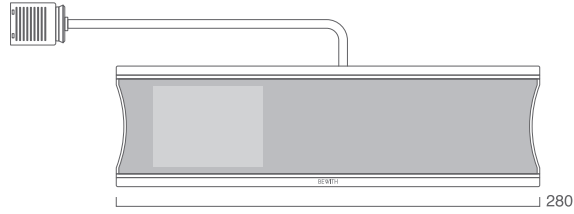

SIZE / Speaker

SIZE / Processor

Mirror Station AZ-1

Mirror Station AZ-2

BEWITHSTATE

SIZE / Head Unit

Mirror Media MM-1

Accurate A-110S

Accurate A-100A

Reference R-107S

Reference R-70A

SIZE / Grille · Enclosure · Power Supply

G-50

G-130

G-180

PS-30A