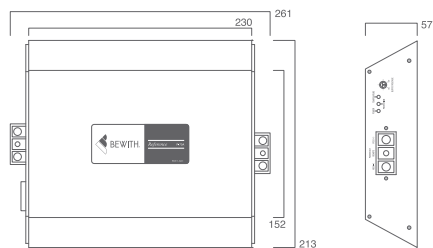

SIZE / Speaker

SIZE / Processor

Mirror Station AZ-1

Mirror Station AZ-2

BEWITHSTATE

SIZE / Head Unit

Mirror Media MM-1

Accurate A-110S

Accurate A-100A

Reference R-107S

Reference R-70A

SIZE / Grille · Enclosure · Power Supply

G-50

G-130

G-180

PS-30A