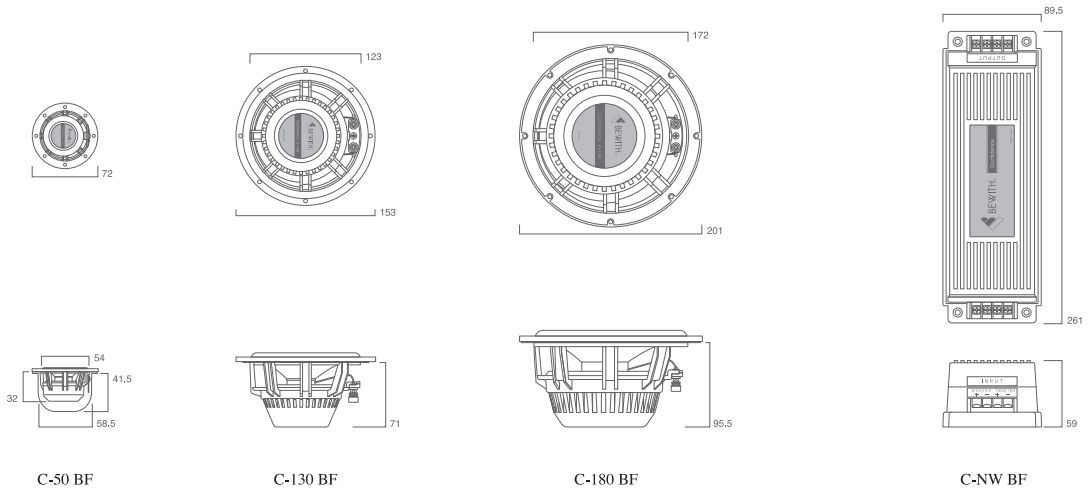

SIZE / Speaker

SIZE / Processor

Mirror Station AZ-1

Mirror Station AZ-2

BEWITHSTATE

SIZE / Head Unit

Mirror Media MM-1

Accurate A-110S

Accurate A-100A

Reference R-107S

Reference R-70A

SIZE / Grille · Enclosure · Power Supply

G-50

G-130

G-180

PS-30A