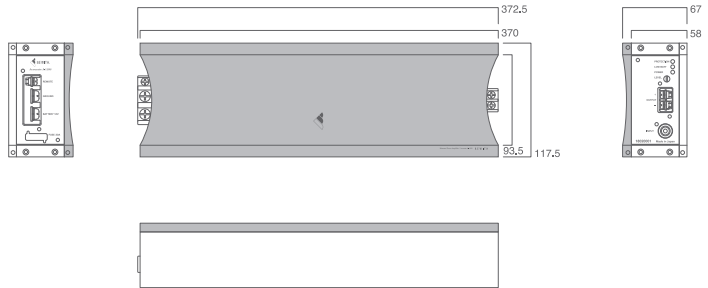

SIZE / Speaker

SIZE / Processor

Mirror Station AZ-1

Mirror Station AZ-2

BEWITHSTATE

SIZE / Head Unit

Mirror Media MM-1

Accurate A-110S

Accurate A-100A

Reference R-107S

Reference R-70A

SIZE / Grille · Enclosure · Power Supply

G-50

G-130

G-180

PS-30A