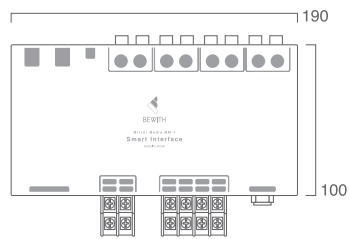

SIZE / Speaker

SIZE / Processor

Mirror Station AZ-1

Mirror Station AZ-2

BEWITHSTATE

SIZE / Head Unit

Mirror Media MM-1

Accurate A-110S

Accurate A-100A

Reference R-107S

Reference R-70A

SIZE / Grille · Enclosure · Power Supply

G-50

G-130

G-180

PS-30A