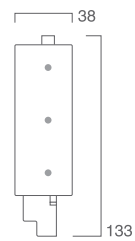

SIZE / Speaker

SIZE / Processor

Mirror Station AZ-1

Mirror Station AZ-2

BEWITHSTATE

SIZE / Head Unit

Mirror Media MM-1

Accurate A-110S

Accurate A-100A

Reference R-107S

Reference R-70A

SIZE / Grille · Enclosure · Power Supply

G-50

G-130

G-180

PS-30A