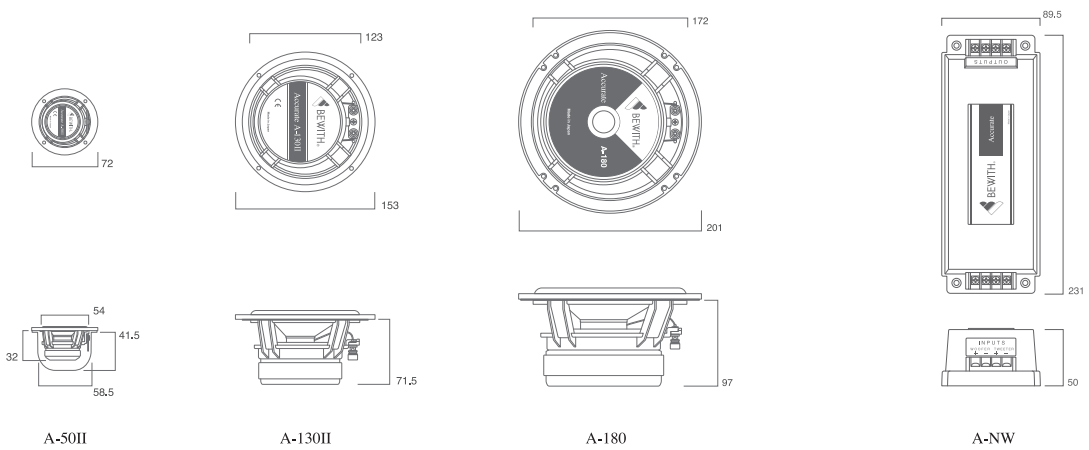

SIZE / Speaker

SIZE / Processor

Mirror Station AZ-1

Mirror Station AZ-2

BEWITHSTATE

SIZE / Head Unit

Mirror Media MM-1

Accurate A-110S

Accurate A-100A

Reference R-107S

Reference R-70A

SIZE / Grille · Enclosure · Power Supply

G-50

G-130

G-180

PS-30A