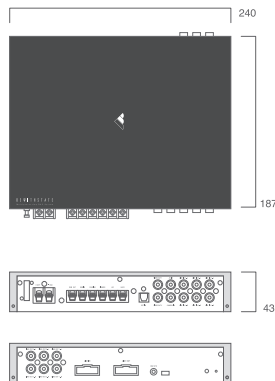

SIZE / Speaker

SIZE / Processor

Mirror Station AZ-1

Mirror Station AZ-2

BEWITHSTATE

SIZE / Head Unit

Mirror Media MM-1

Accurate A-110S

Accurate A-100A

Reference R-107S

Reference R-70A

SIZE / Grille · Enclosure · Power Supply

G-50

G-130

G-180

PS-30A