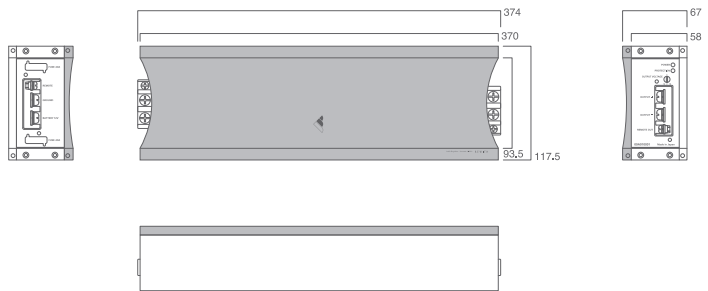

SIZE / Speaker

SIZE / Processor

Mirror Station AZ-1

Mirror Station AZ-2

BEWITHSTATE

SIZE / Head Unit

Mirror Media MM-1

Accurate A-110S

Accurate A-100A

Reference R-107S

Reference R-70A

SIZE / Grille · Enclosure · Power Supply

G-50

G-130

G-180

PS-30A