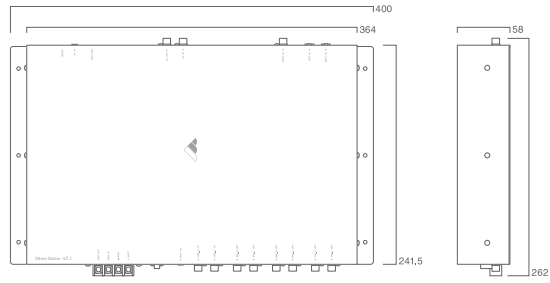

SIZE / Speaker

SIZE / Processor

Mirror Station AZ-1

Mirror Station AZ-2

BEWITHSTATE

SIZE / Head Unit

Mirror Media MM-1

Accurate A-110S

Accurate A-100A

Reference R-107S

Reference R-70A

SIZE / Grille · Enclosure · Power Supply

G-50

G-130

G-180

PS-30A