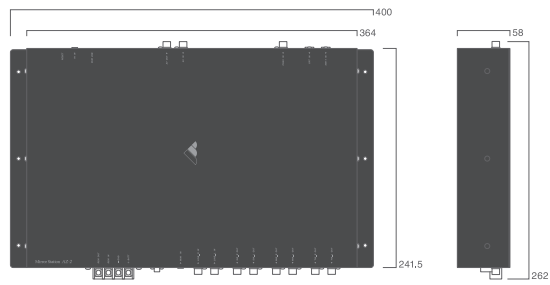

SIZE / Speaker

SIZE / Processor

Mirror Station AZ-1

Mirror Station AZ-2

BEWITHSTATE

SIZE / Head Unit

Mirror Media MM-1

Accurate A-110S

Accurate A-100A

Reference R-107S

Reference R-70A

SIZE / Grille · Enclosure · Power Supply

G-50

G-130

G-180

PS-30A