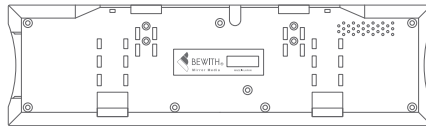

SIZE / Speaker

SIZE / Processor

Mirror Station AZ-1

Mirror Station AZ-2

BEWITHSTATE

SIZE / Head Unit

Mirror Media MM-1

Accurate A-110S

Accurate A-100A

Reference R-107S

Reference R-70A

SIZE / Grille · Enclosure · Power Supply

G-50

G-130

G-180

PS-30A