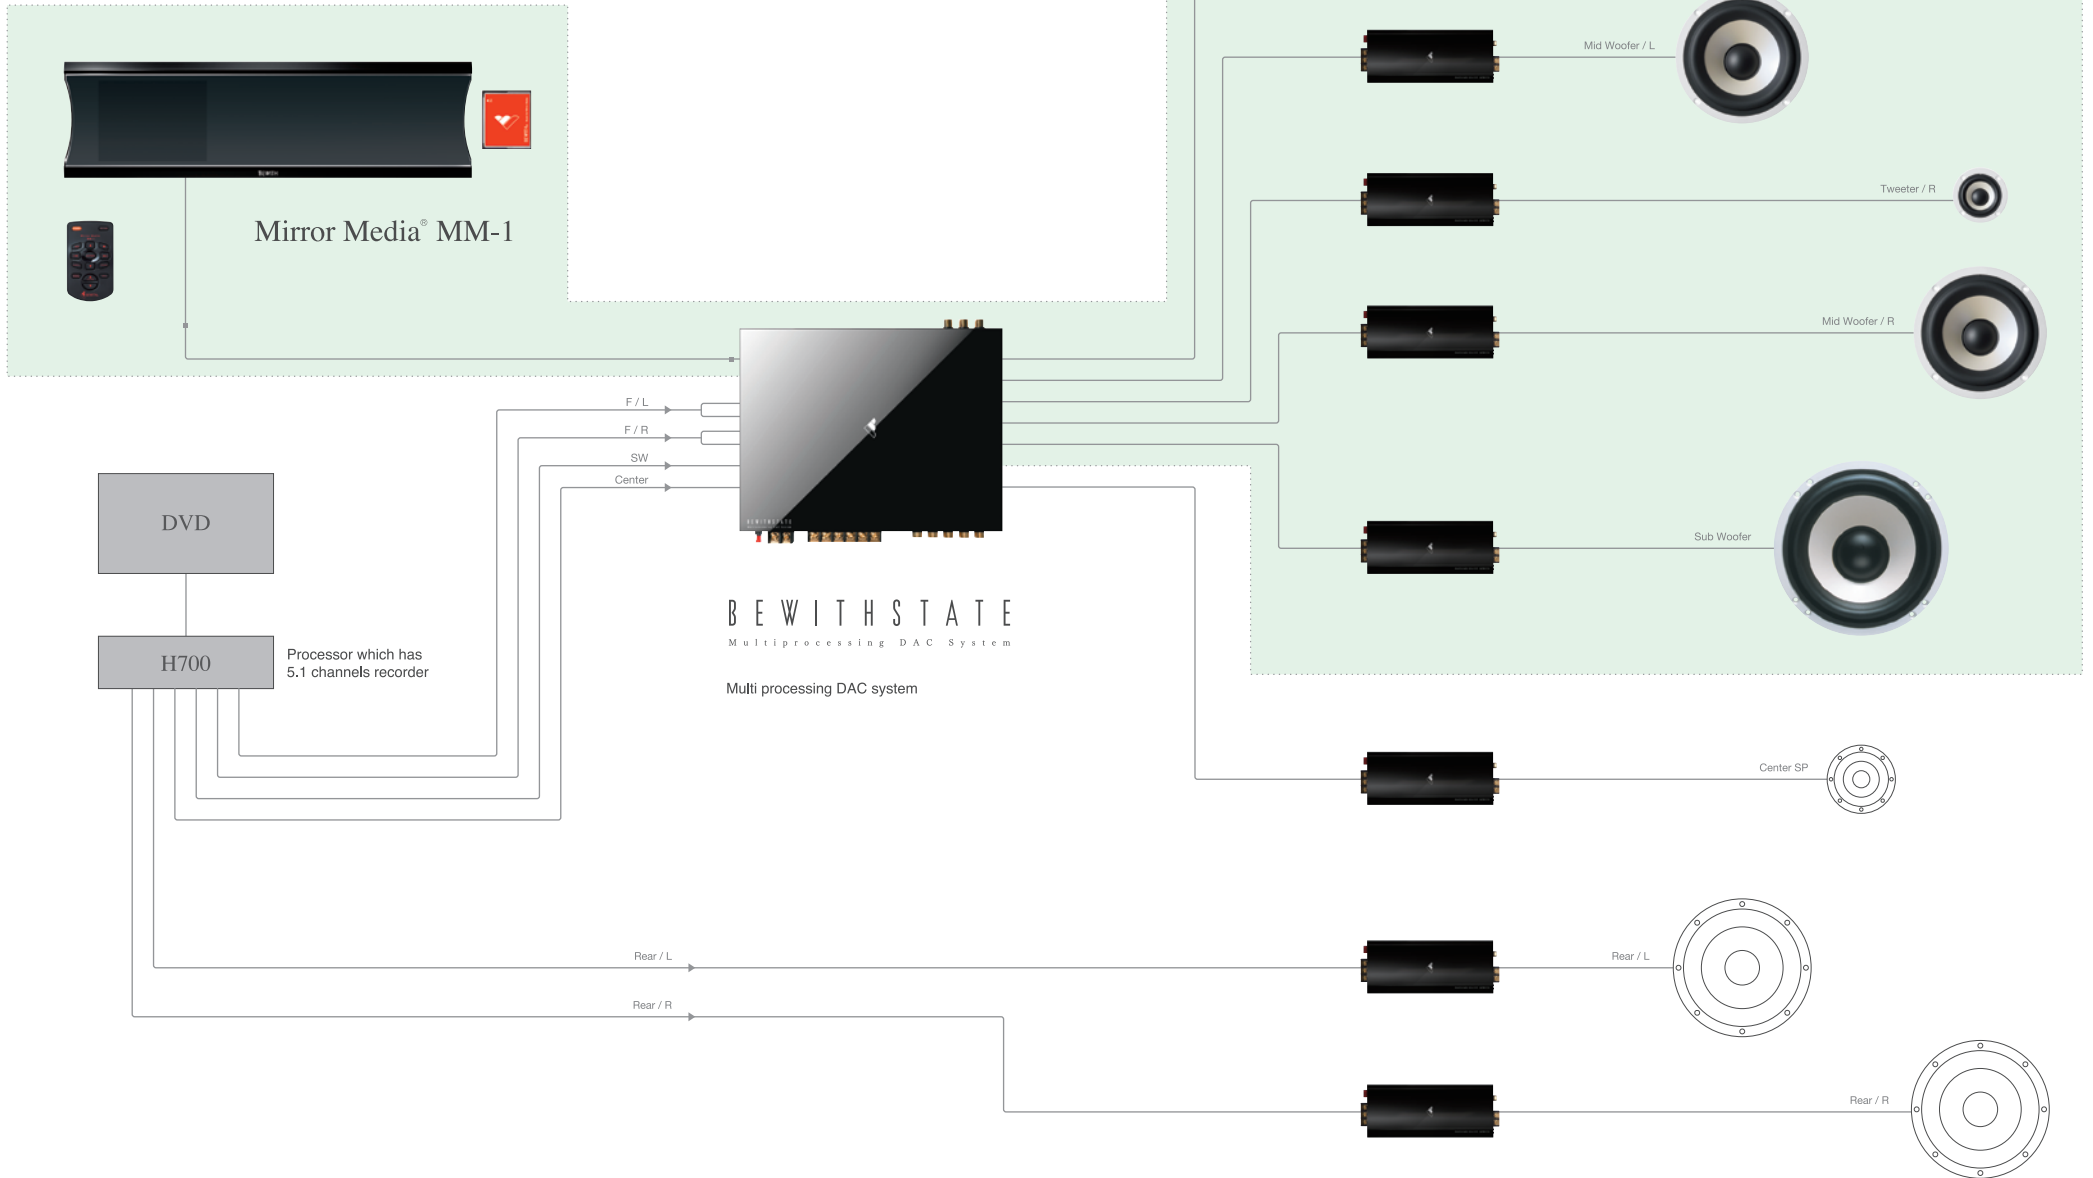

BEWITHSTATE

System examples

Single

Monaural

Factory standard

Left and Right
stand-alone system

5.1 channels

Others

Single. 1

Single. 2

Left and Right
stand-alone system

Monaural

Mirror Media® MM-1

5.1 channels.1

5.1 channels. 2

HiFi × 5.1 channels