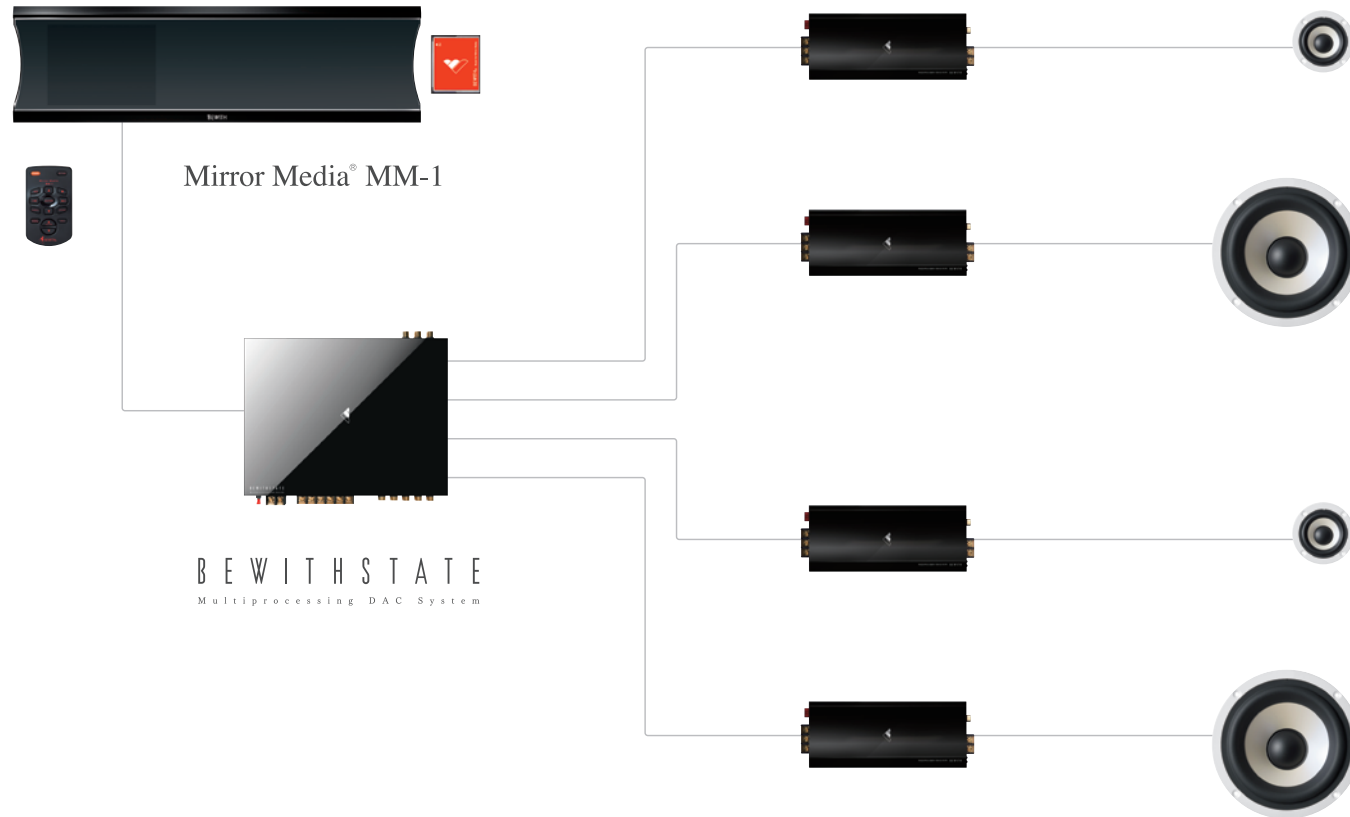

BEWITHSTATE

System examples

Single

Monaural

Factory standard

Left and Right
stand-alone system

5.1 channels

Others

Single. 1

Single. 2

Left and Right
stand-alone system

Monaural

Mirror Media® MM-1

5.1 channels.1

5.1 channels. 2

HiFi × 5.1 channels