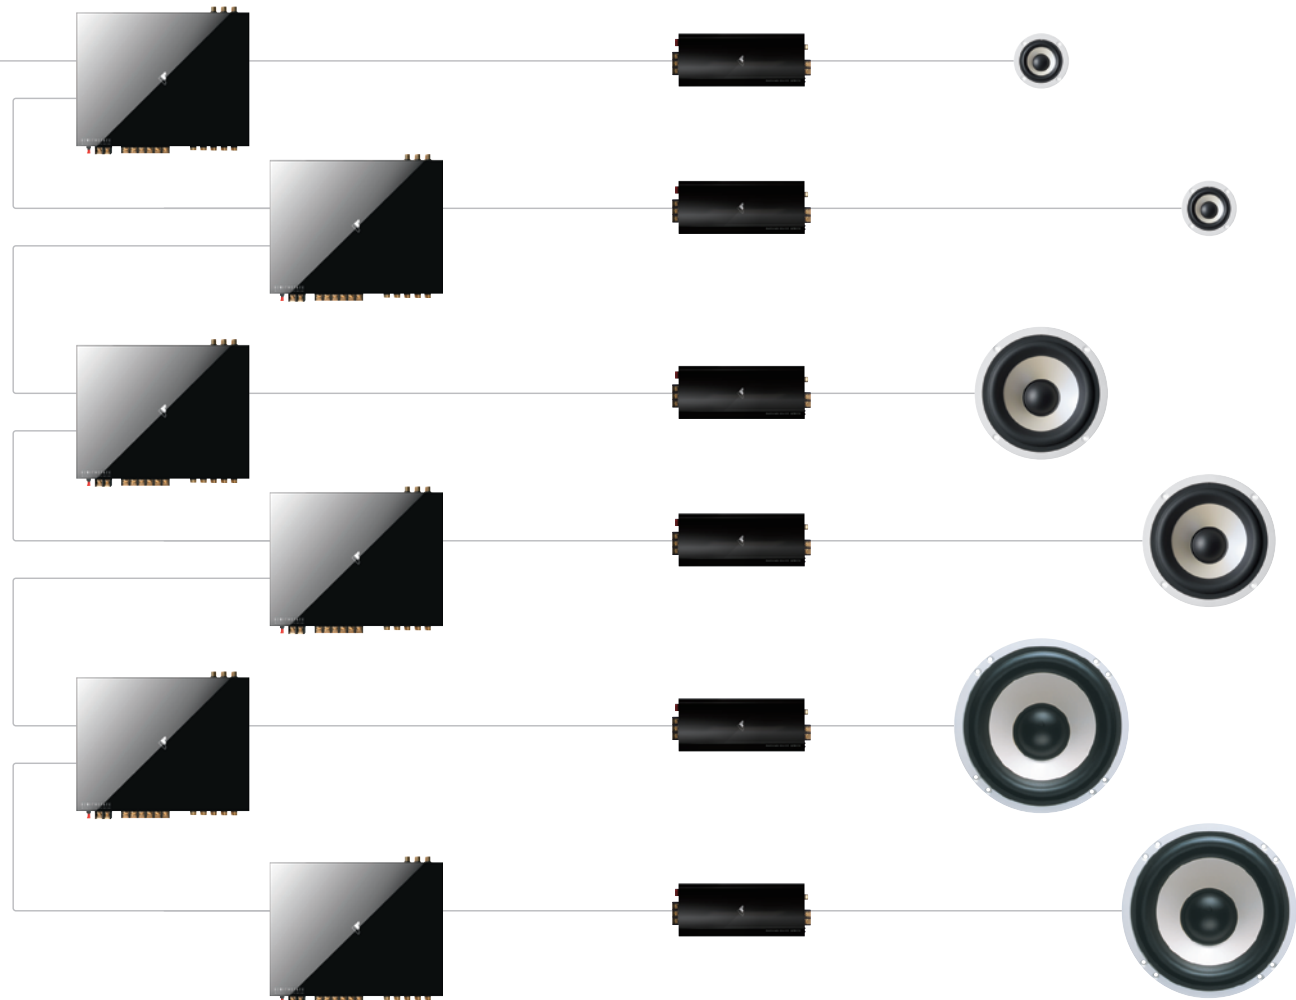

BEWITHSTATE

System examples

Single

Monaural

Factory standard

Left and Right
stand-alone system

5.1 channels

Others

Single. 1

Single. 2

Left and Right
stand-alone system

Monaural

Mirror Media® MM-1

5.1 channels.1

5.1 channels. 2

HiFi × 5.1 channels