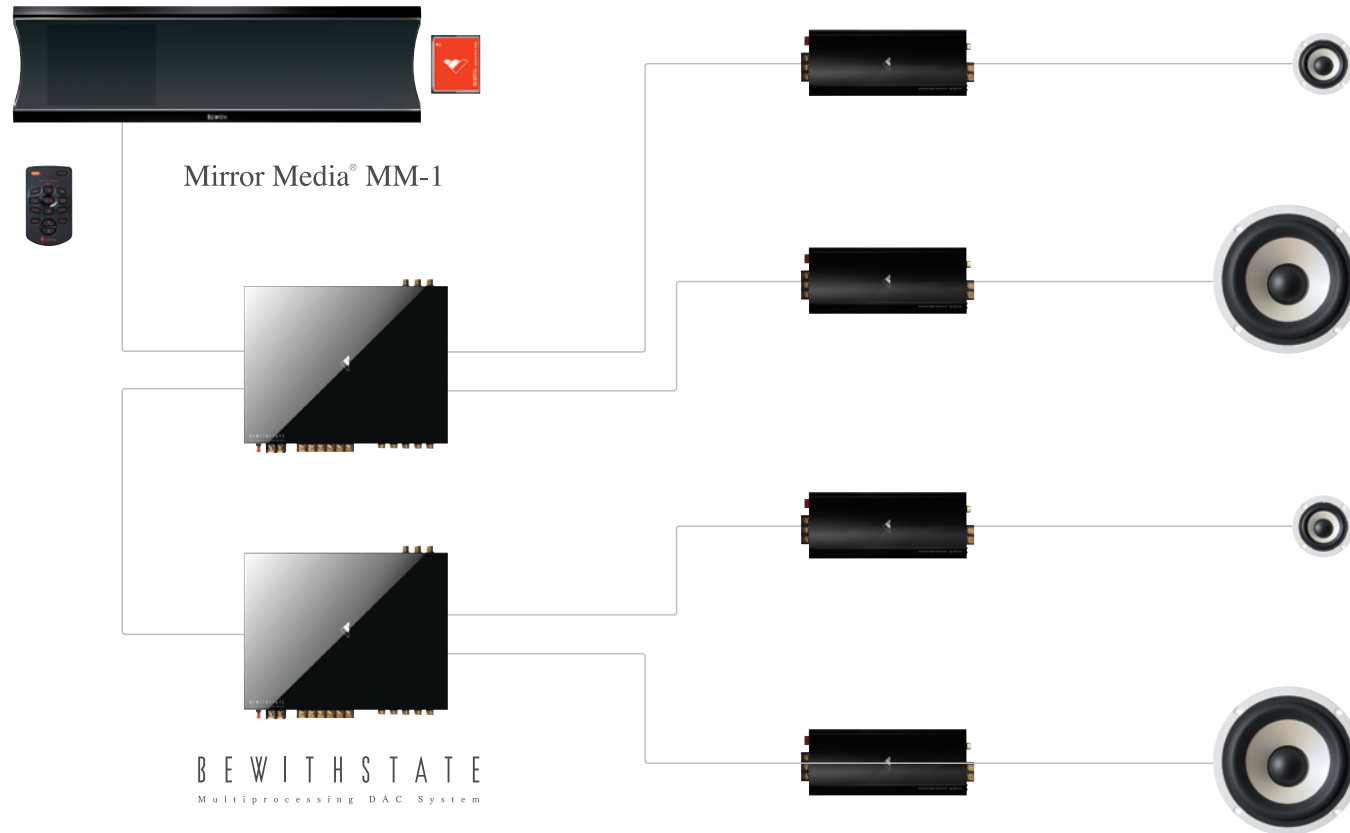

BEWITHSTATE

System examples

Single

Monaural

Factory standard

Left and Right
stand-alone system

5.1 channels

Others

Single. 1

Single. 2

Left and Right
stand-alone system

Monaural

Mirror Media® MM-1

5.1 channels.1

5.1 channels. 2

HiFi × 5.1 channels