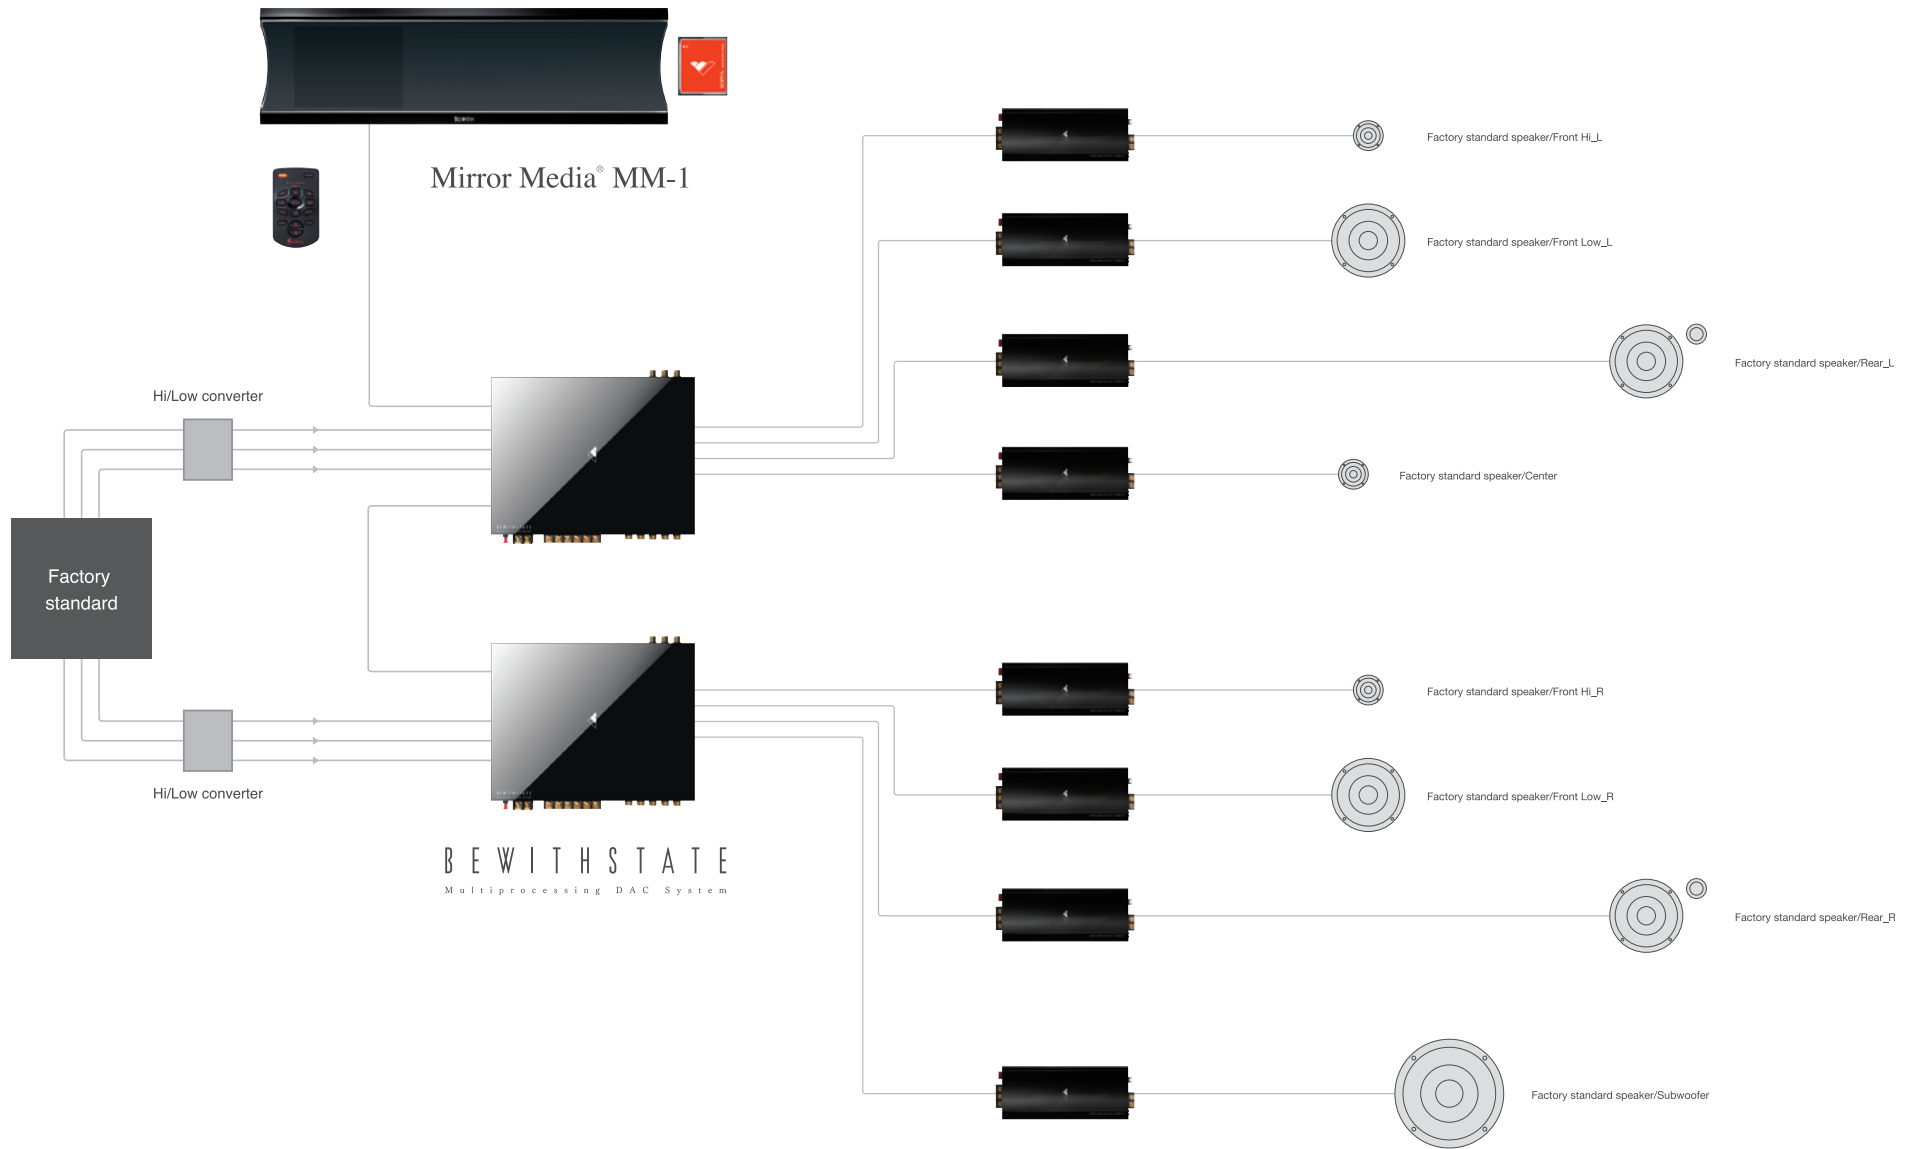

Factory standard