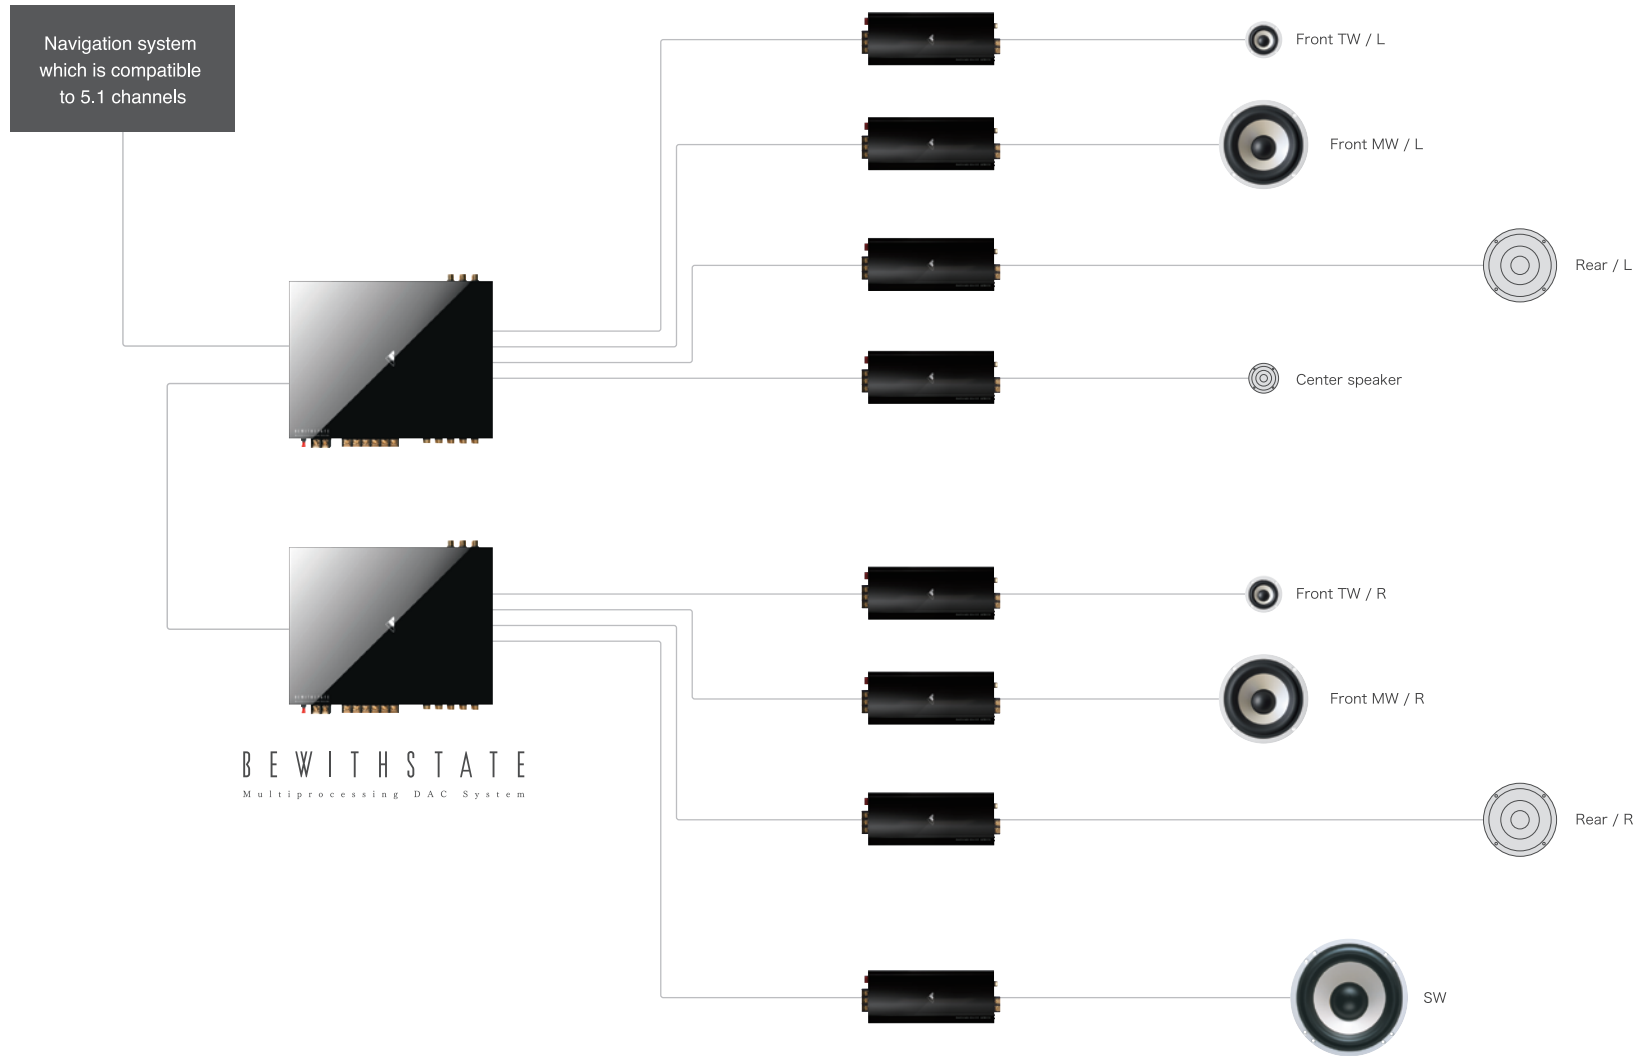

BEWITHSTATE

System examples

Single

Monaural

Factory standard

Left and Right
stand-alone system

5.1 channels

Others

Single. 1

Single. 2

Left and Right
stand-alone system

Monaural

Mirror Media® MM-1

5.1 channels.1

5.1 channels. 2

HiFi × 5.1 channels